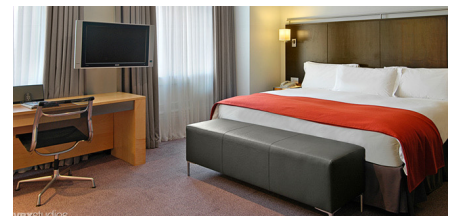

Great Eastern Hotel

40 Liverpool Street
London
EC2M 7QN

Tel: 020 7618 5000
Fax: 020 7618 5001

<http://london.greateastern.hyatt.com/hyatt/hotels/index.jsp>

Category: 5*
Room: 267
Distance to Brewery: 0.90 miles
Nearest Tube: Liverpool Street