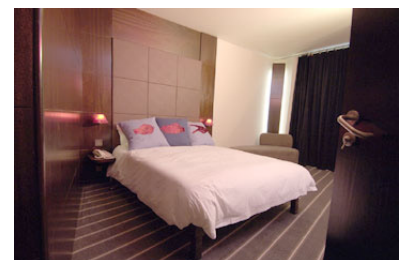

The Hoxton Hotel

81 Great Eastern Street
London
EC2A 3HU
United Kingdom

Tel: 020 7550 1000
Fax: 020 7550 1090

<http://www.hoxtonhotels.com/index.php>

Category: 4*
Room: 100
Distance to Brewery: 0.78 miles
Nearest Tube: Old Street